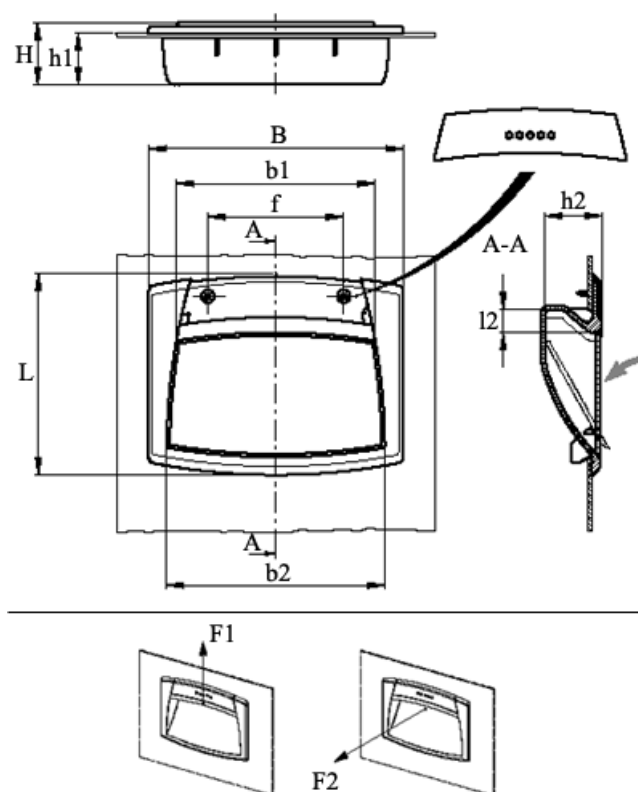

# Data Sheet

Article number: 23052611313

Description: E+G Flush pull handle, w/flap  
EPR.120/F-SH-C3

## Measures

B	= 120	h2 = 26.5
b1	= 94	L = 95
b2	= 103	l2 = 11
f	= 64	
F1 (N)	= 1200	
F2 (N)	= 400	
H	= 28.5	
h1	= 24	